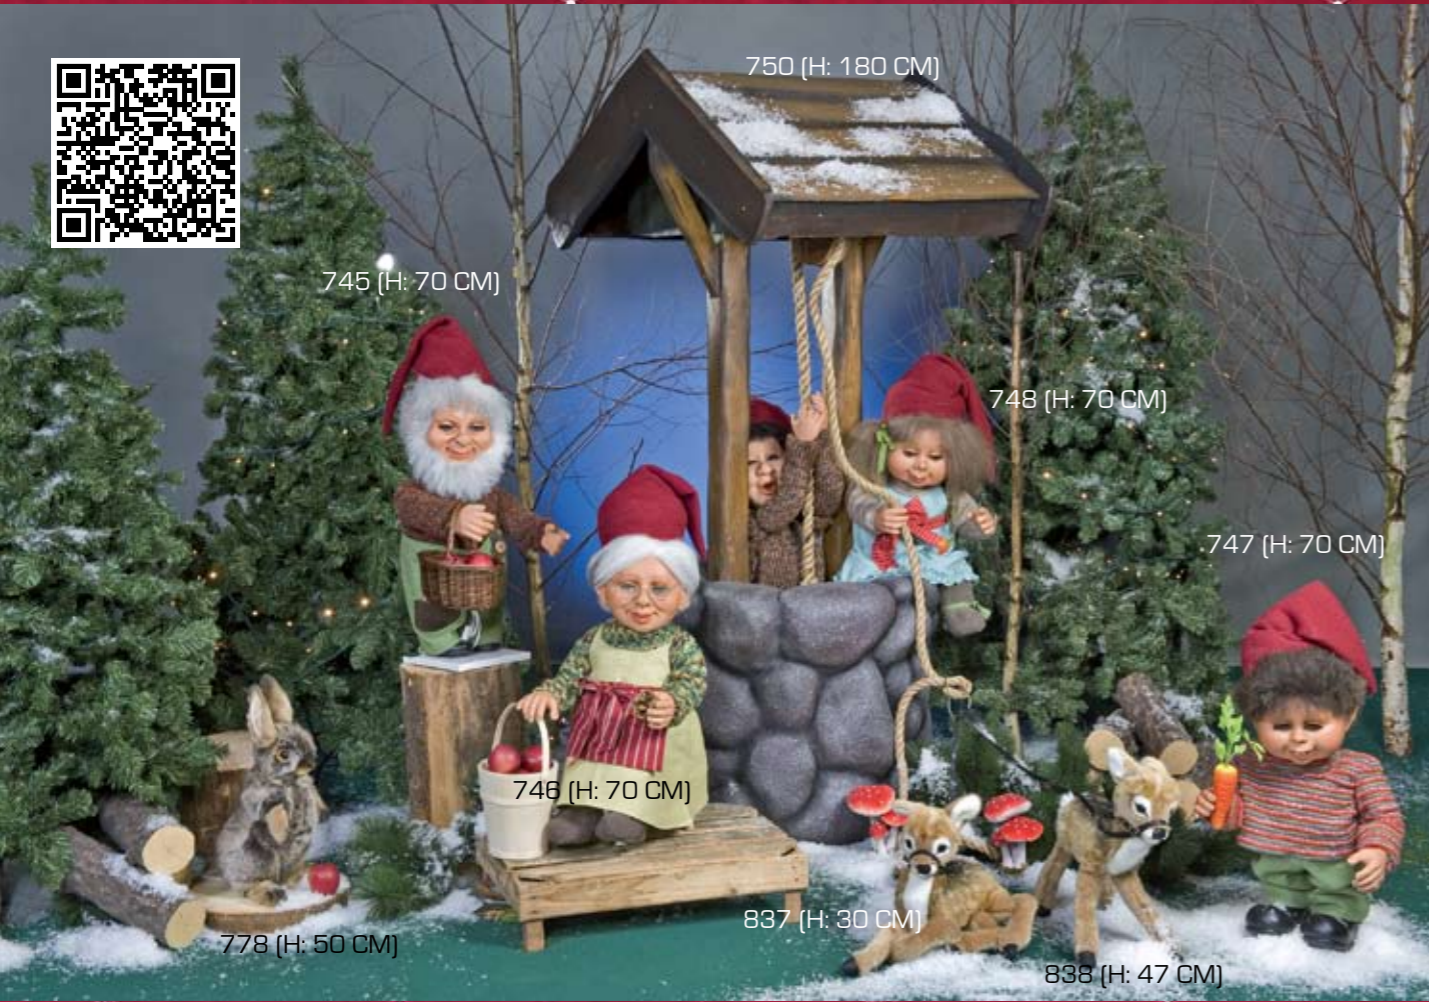

664 (H: 100 cm)

663 (H: 95 cm)

660 (H: 100 cm)

750 (H: 180 CM)

745 (H: 70 CM)

748 (H: 70 CM)

747 (H: 70 CM)

746 (H: 70 CM)

837 (H: 30 CM)

778 (H: 50 CM)